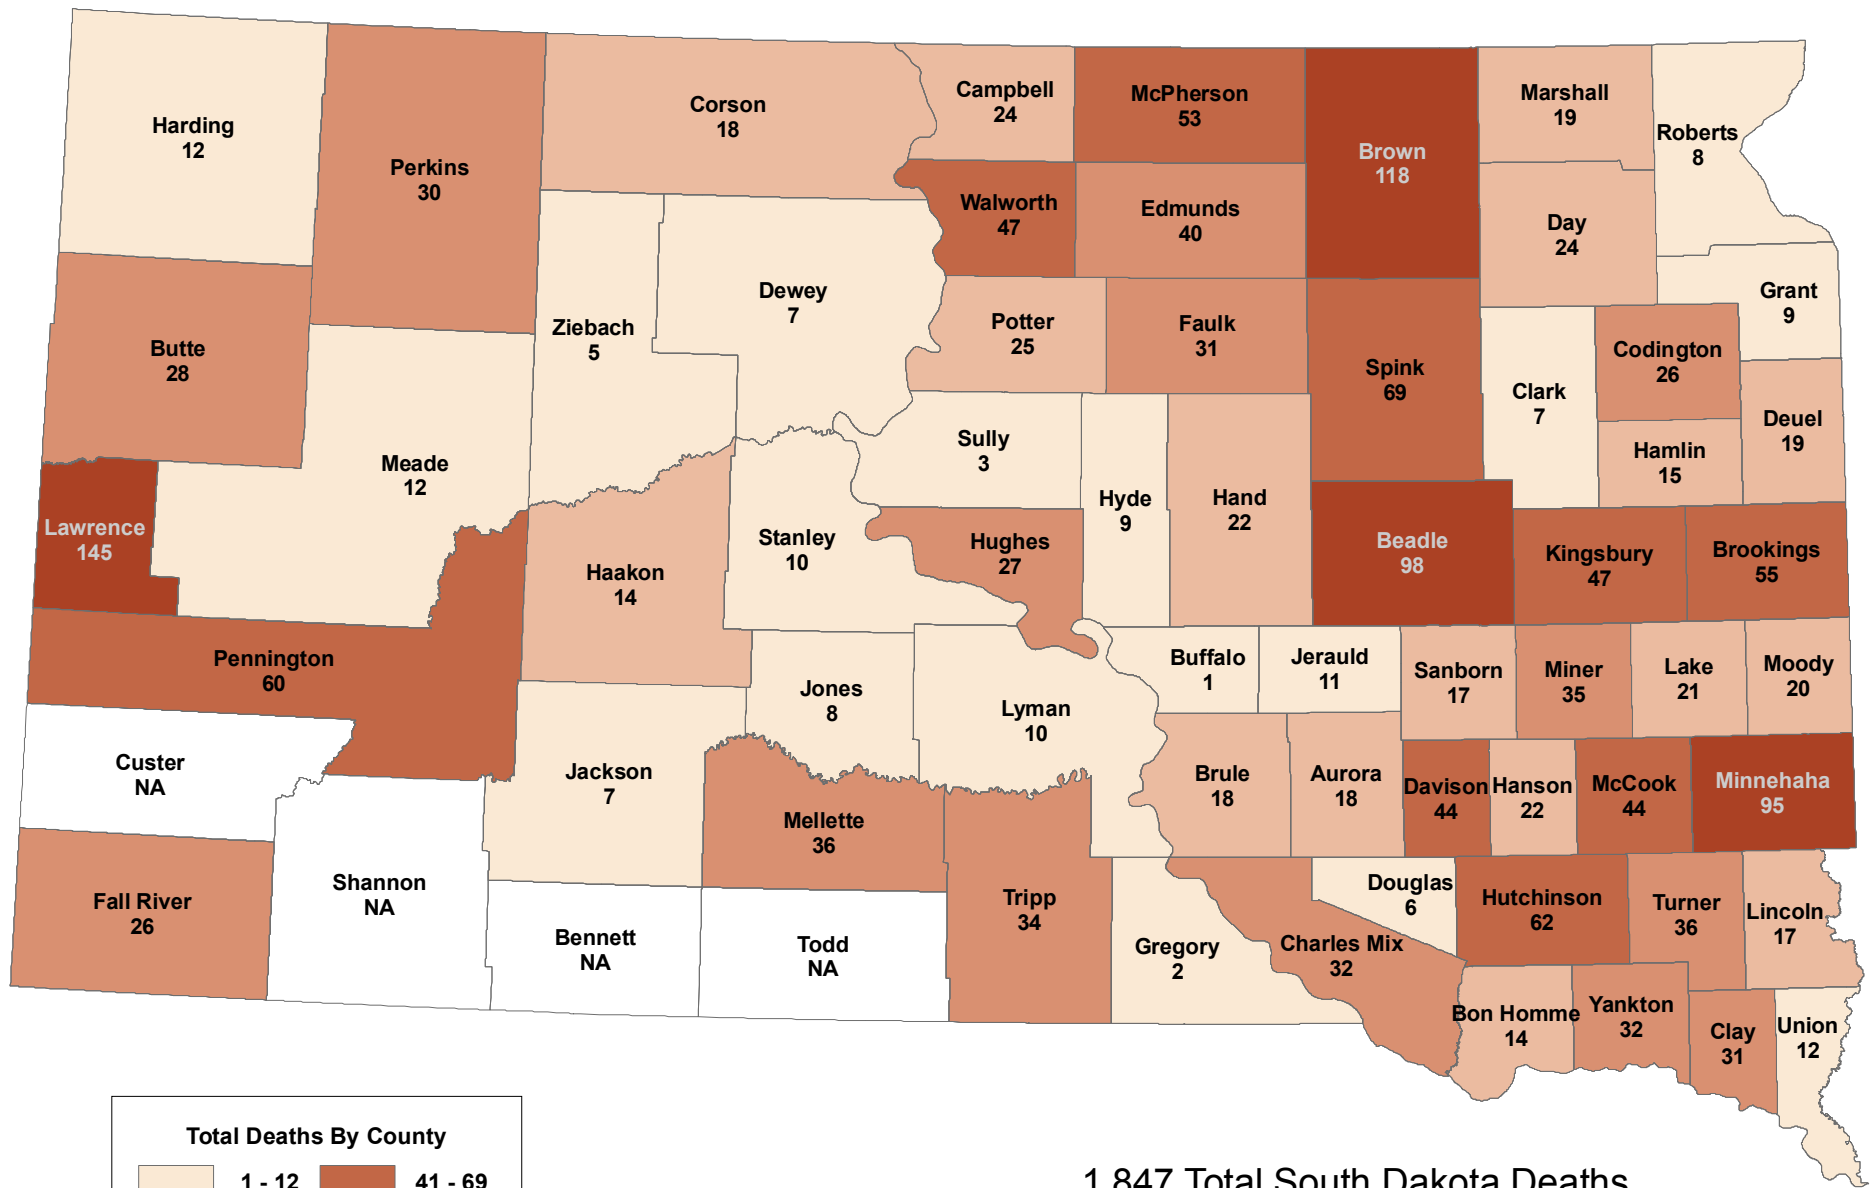

SOUTH DAKOTA SPANISH FLU DEATHS BY COUNTY, 1918

1,847 Total South Dakota Deaths